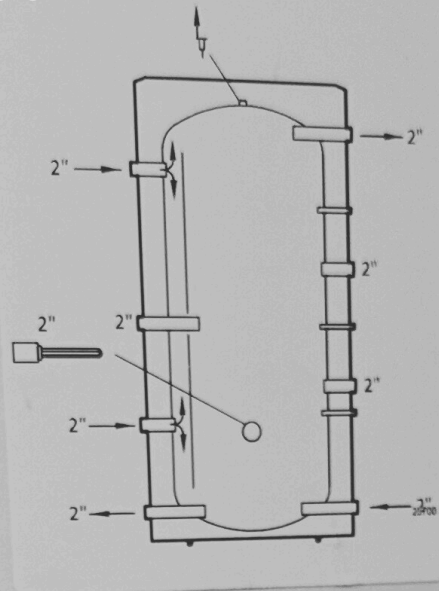

CONTAINER

BOILER ROOM

2024 - SEPTEMBER

BH 350 kW

milconex.pl

Product made for Chocolate
Manufacturer, Belgium.

Every boiler room is customized.